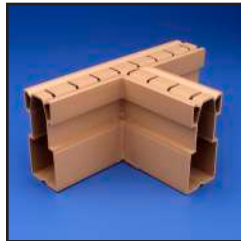

Drain Rite connection accessories are available in all five colors, including the only marble colored PVC drain in the industry.

- All fittings are non-directional, requiring less combinations to be stocked to achieve your design
- Designed to set flush against walls and porches
- Locked into the concrete by inside key ways that stop the flow of water to the subsoil

45° Angle

90° Angle

Tee

Cross

Drain Rite Spouts, Caps and Covers

Drain Rite spouts, caps and covers are made to complete your drainage system. All spouts feature our unique “obstruction-free” water flow by connecting to the outside of the drain. Drain Rite spouts, caps and covers are available in all five Drain Rite colors.

- Drain Rite Spouts are available in End, Straight, and Down configurations. All spouts connect to standard 1^{1/2} inch PVC pipe for carrying away water.
- Drain Rite End Caps are perfect for closing a drain end decoratively.
- Drain Rite Clean Out Covers are a great way to allow access for internal flushing and rinsing.